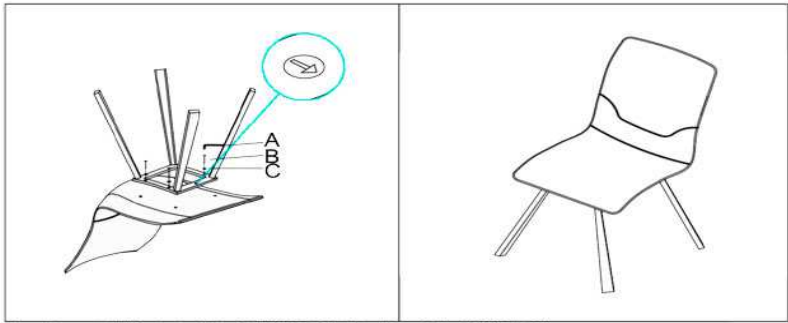

assembly instructions

CC0304

packaging

units per lot	4
cbm (m3) / gross weight (Kg)	0,0755 / 7,8
nº of boxes	1

box 1	1
description	TRAC Chair metal PU oxid brown
description box	FULL ITEM
height x width x depth (cm)	51 x 77 x 77
cbm (m3) / gross weight (Kg) / net weight (Kg)	0,0755 / 7,8 / 6,6

box 2	
description	
description box	
height x width x depth (cm)	x x
cbm (m3) / gross weight (Kg) / net weight (Kg)	/ /