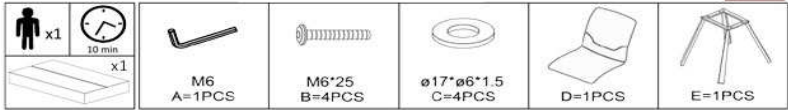

assembly instructions

CC0304

packaging

units per lot	4
cbm (m3) / gross weight (Kg)	0,0755 / 7,8
nº of boxes	1

box 1	1
description	TRAC Chair metal PU oxid brown
description box	FULL ITEM
height x width x depth (cm)	51 x 77 x 77
cbm (m3) / gross weight (Kg) / net weight (Kg)	0,0755 / 7,8 / 6,6

box 2	
description	
description box	
height x width x depth (cm)	x x
cbm (m3) / gross weight (Kg) / net weight (Kg)	/ /