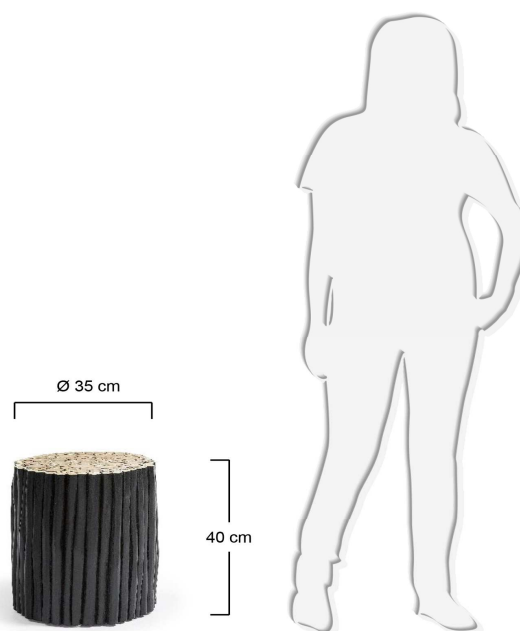

FILIPPO

product code	CC0047M01
product description	FILIPPO Side table wood black Footrest in solid teak tiwgs.

product sizes

height x width x depth (cm)	40	x	35	x	35
product weight (Kg)	7,9				
seat height (cm)	42				
seat depth (cm)	40				
armrest height (cm)					

technical drawings

product features

use (domestic/office)	Domestic
appliicance (inner/outer)	Inner
stackable (yes/no)	No
adjustable height (yes/no)	No
foldable (yes/no)	No
swivel (yes/no)	No
max. load (Kg)	120
seat material	Teak wood (Tectona grandis)
seat finishing	Painted
seat density foam (kg/m3)	
seat detachable (yes/no)	No
seat grammage (g/m2)	

assembly instructions

packaging

units per lot	1
cbm (m3) / gross weight (Kg)	0,077 / 8,9
n° of boxes	1

box 1	1
description	FILIPPO Side table wood black
description box	FULL ITEM
height x width x depth (cm)	46 x 41 x 41
cbm (m3) / gross weight (Kg) / net weight (Kg)	0,077 / 8,9 / 7,9