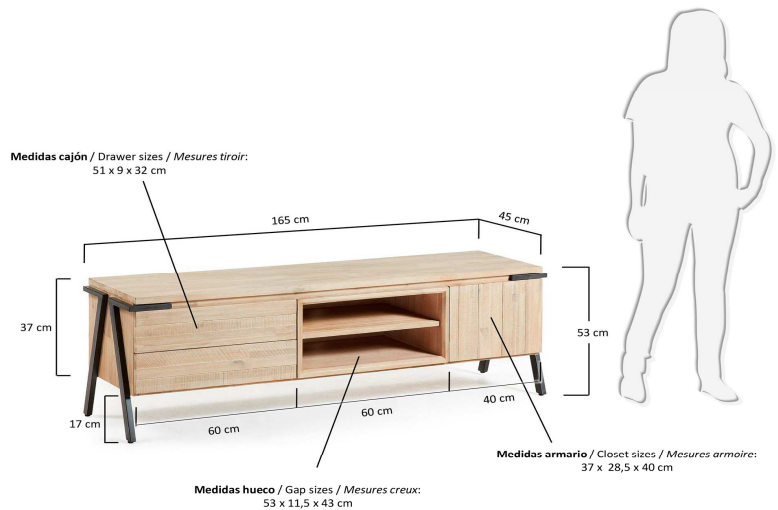

DISSET

product code	DI003M46
product description	DISSET TV Cabinet 165x53 1D 2DR Wood Acac Natural TV cabinet in solid acacia wood in bleached natural finish. Legs in distressed metal.

product sizes

height x width x depth (cm)	53	x	165	x	45
product weight (Kg)	45				

technical drawings

product features

use (domestic/office)	Domestic
appliance (inner/outer)	Inner
number of doors	1
number of drawers	2
fittings description	
max. load (Kg)	70
material	Acacia wood (<i>Acacia auriculiformis</i>) and MDF
finishing	Bleached natural finishing (NC lacquered)

assembly instructions

packaging

units per lot	1				
cbm (m3) / gross weight (Kg)	0,531	/	52		
nº of boxes	1				
box 1	1				
description	DISSET TV Cabinet 165x53 1D 2DR Wood Acac Natural				
description box	FULL ITEM				
height x width x depth (cm)	60,5	x	172	x	51
cbm (m3) / gross weight (Kg) / net weight (Kg)	0,531	/	52	/	45
box 2					
description					
description box					
height x width x depth (cm)		x		x	
cbm (m3) / gross weight (Kg) / net weight (Kg)		/		/	
box 3					
description					
description box					
height x width x depth (cm)		x		x	
cbm (m3) / gross weight (Kg) / net weight (Kg)		/		/	
box 4					
description					
description box					
height x width x depth (cm)		x		x	
cbm (m3) / gross weight (Kg) / net weight (Kg)		/		/	
box 5					
description					
description box					
height x width x depth (cm)		x		x	
cbm (m3) / gross weight (Kg) / net weight (Kg)		/		/	