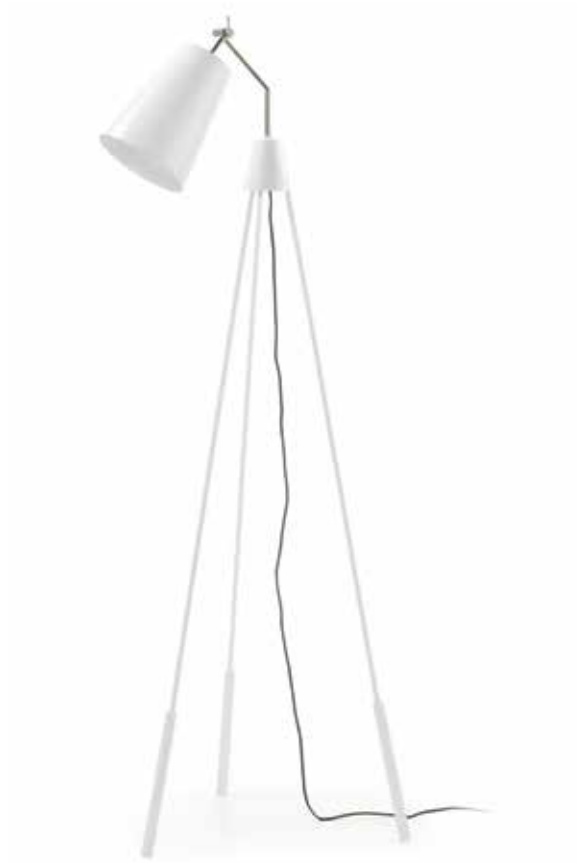

 30 cm

CANADY

CANADY

*Table lamp with metal sticks shade,
tripod legs.*

Ref: AA0012R01

Points: 41

 30 cm

 65 cm

 30 cm

CASSIA

CASSIA

Table lamp with metal sticks shade, tripod legs.

Ref: AA0015R54

Points: 39

 25 cm

 65 cm

 25 cm

CASSIA

CASSIA

Floor lamp with metal sticks shade, tripod legs.

Ref: AA0014R54

Points: 109

 50 cm

 170 cm

 50 cm

CLAVE

CLAVE

Articulated floor lamp with metal shade, tripod legs.

Ref: AA0022R0

Points: 109

 50 cm

 170 cm