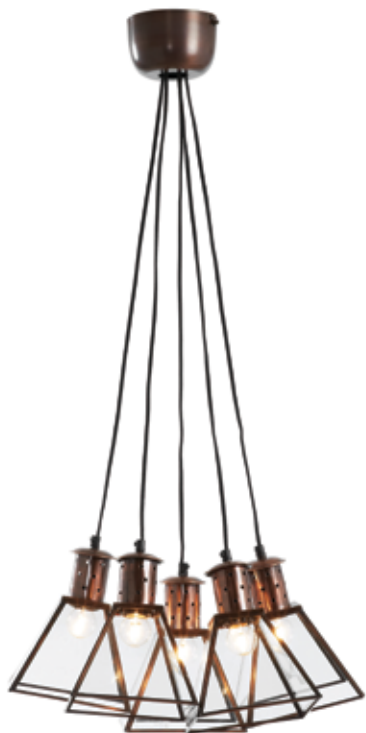

 25 cm

CASSIA

CASSIA

Floor lamp with metal sticks shade, tripod legs.

Ref: AA0014R54

Points: 109

 50 cm

 170 cm

 27 cm

DARWIN

DARWIN

Ceiling lamp with metal sticks shade.

Ref: AA0030R01

Points: 114

 40 cm

 46 cm

 40 cm

BRIANA

BRIANA

Ceiling lamp with metal sticks shade.

Ref: AA0019R53

Points: 32

 24 cm

 21 cm

 24 cm

DASH

DASH

Ceiling lamp with 5 shades made of clear glass on copper finished galvanized metal.

Ref: AA514R54

Points: 134

 17 cm

 25 cm