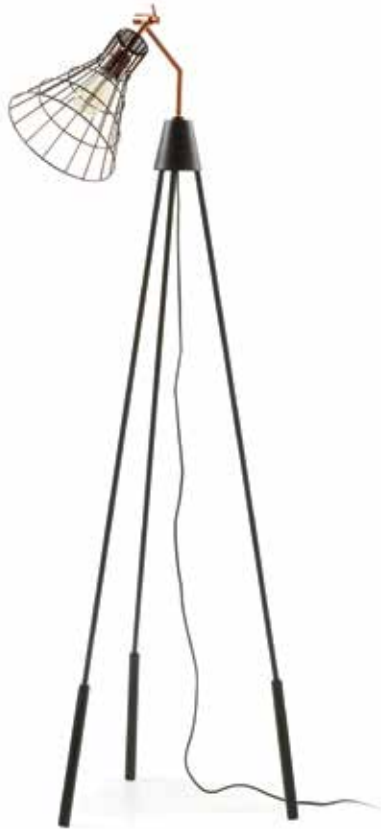

 30 cm

CANADY

CANADY

*Table lamp with metal sticks shade,
tripod legs.*

Ref: AA0012R01

Points: 41

 30 cm

 65 cm

 30 cm

CASSIA

CASSIA

Table lamp with metal sticks shade, tripod legs.

Ref: AA0015R54

Points: 39

 25 cm

 65 cm

 25 cm

CASSIA

CASSIA

Floor lamp with metal sticks shade, tripod legs.

Ref: AA0014R54

Points: 109

 50 cm

 170 cm

 50 cm

CLAVE

CLAVE

Articulated floor lamp with metal shade, tripod legs.

Ref: AA0022R0

Points: 109

 50 cm

 170 cm