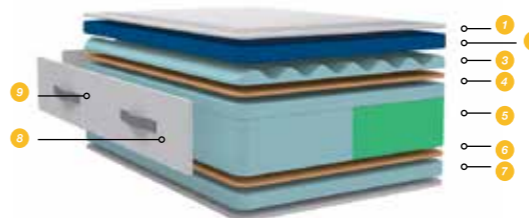

# NATURSOJA

Mattress	Points
Single	558
King Single	626
Queen	872
King	1028

- 100% bambo stretch fabric quilted continuously
- Layer of memory foam Visco gel with soy treatment
- Layer of Eliocel memory foam
- Layer of perforated Eliocel
- NWF
- Core of Eliocel and memory foam both treated with soy
- Sides in 3D fabric
- Quilted sides
- Side handles

# SUPREME

Mattress	Points
Single	460
King Single	509
Queen	705
King	852

- Stretch Cool Touch fabric quilted on top
- Layer of memory foam Vicogel
- Layers of Eliocel
- NWF
- Core of Eliocel
- NWF
- Layer of Eliocel
- Side handles
- Quilted sides

# DUO

Mattress	Points
Queen	783
King	921

- Stretch Cool Touch fabric quilted on top
- Layer of memory foam gel
- Layer of sinuous Eliocel
- NWF
- Core of dual balance system' divided into 2 zones of different density
- NWF
- Layer of Eliocel
- Quilted Sides
- Side Handles