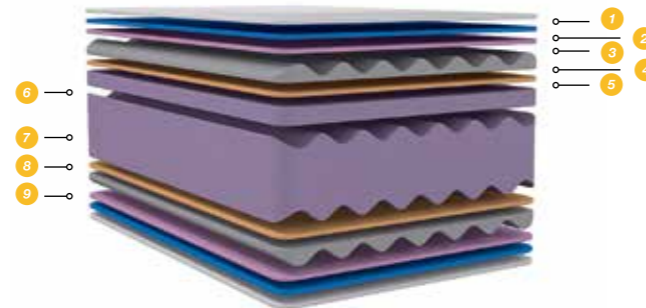

# NATURSOJA

Mattress	Points
Single	558
King Single	626
Queen	872
King	1028

- 100% bambo stretch fabric quilted continuously
- Layer of memory foam Visco gel with soy treatment
- Layer of Eliocel memory foam
- Layer of perforated Eliocel
- NWF
- Core of Eliocel and memory foam both treated with soy
- Sides in 3D fabric
- Quilted sides
- Side handles

# SUPREME

Mattress	Points
Single	460
King Single	509
Queen	705
King	852

- Stretch Cool Touch fabric quilted on top
- Layer of memory foam Vicogel
- Layers of Eliocel
- NWF
- Core of Eliocel
- NWF
- Layer of Eliocel
- Side handles
- Quilted sides